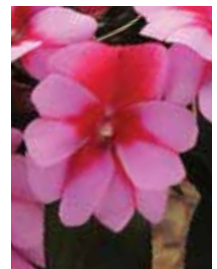

NEW Celebrette Orchid Star Improved New Guinea Impatiens 'Balceborcan'