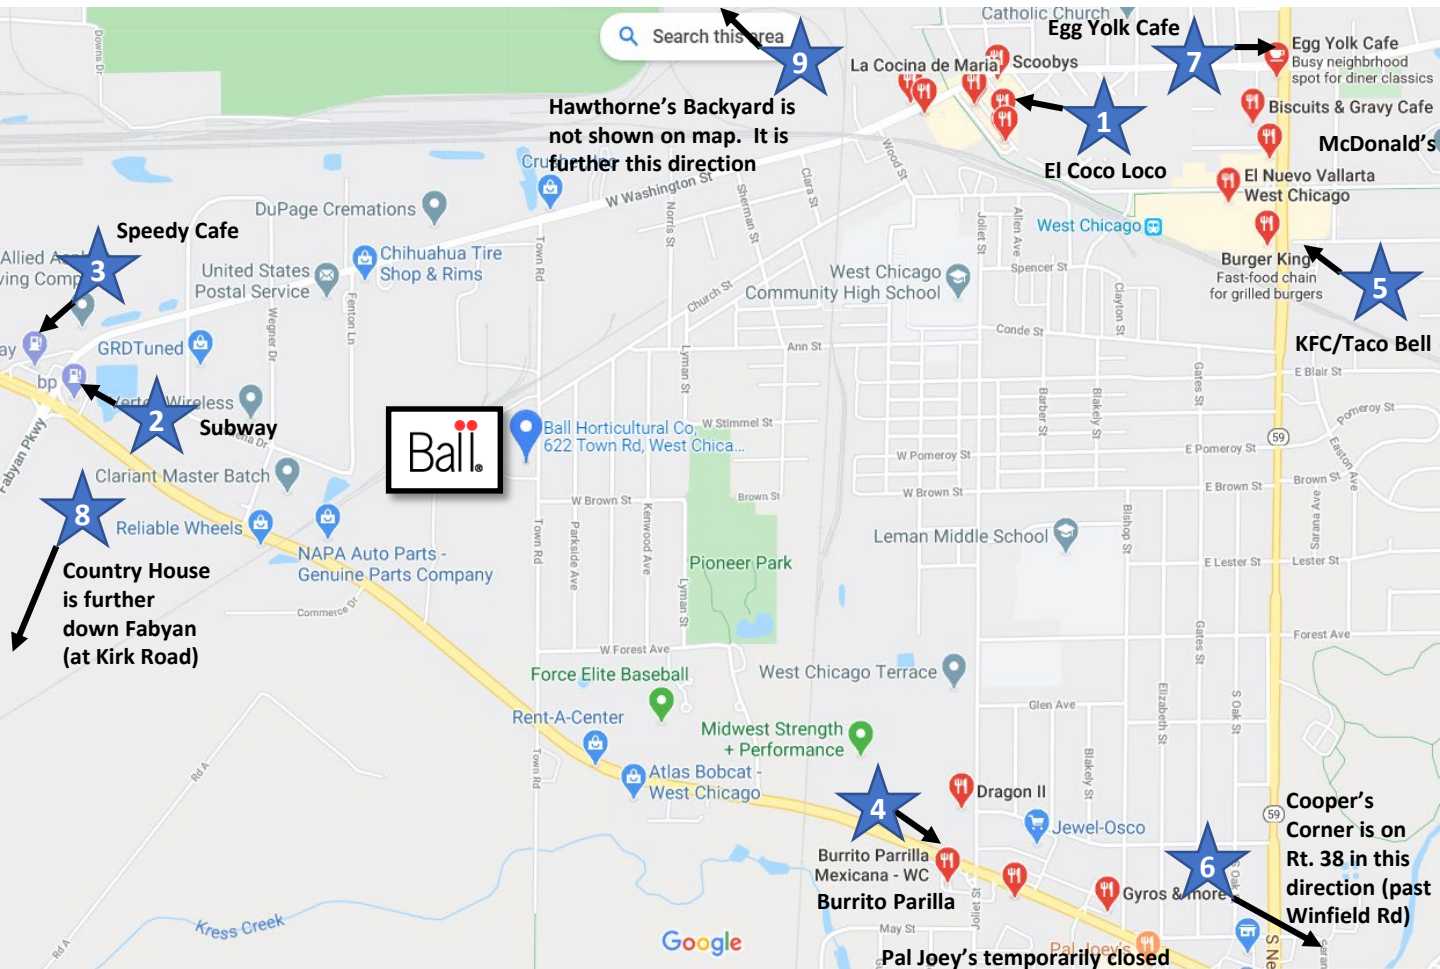

## Speedy Café (Inside Speedway Station)

1501 W Roosevelt Rd

West Chicago, IL 60185

(630) 876-9902

1.2 miles from Ball (3-minute drive)

Very limited seating. Open 24/7

## Country House Restaurant

2095 Kirk Rd

Geneva, IL 60134

(630) 208-8181

3.8 miles from Ball (11-minute drive)

Indoor & Outdoor Dining

11:30am – 8:30pm Mon-Fri

## Hawthorne's Backyard

1200 W Hawthorne Ln

West Chicago, IL 60185

(630) 293-6700

3.8 miles from Ball (11-minute drive)

Outdoor Dining Only

11am – 1am Tue-Fri

\*For those that know & love Pal Joey's Pizza – their West Chicago location is temporarily closed

# Ball Restaurant Guide Map

Revised July 2020

1 - El Coco Loco

2 - Subway

3 - Speedy Café

4 - Burrito Parilla

5 - KFC/Taco Bell

6 - Cooper's Corner