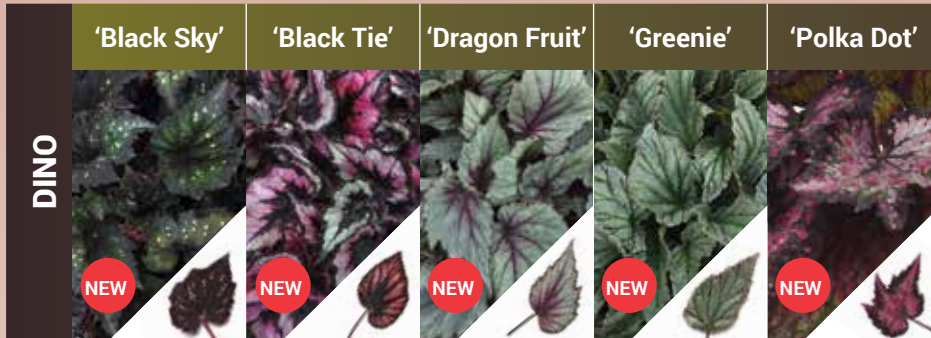

JURASSIC REX BEGONIAS

Discover the Evolution of JURASSIC BEGONIAS

The Jurassic Collection showcases outstanding patterns in a range of sizes – small, medium and large – all ideal for both indoor and outdoor use and backed by reliable supply!

SMALL