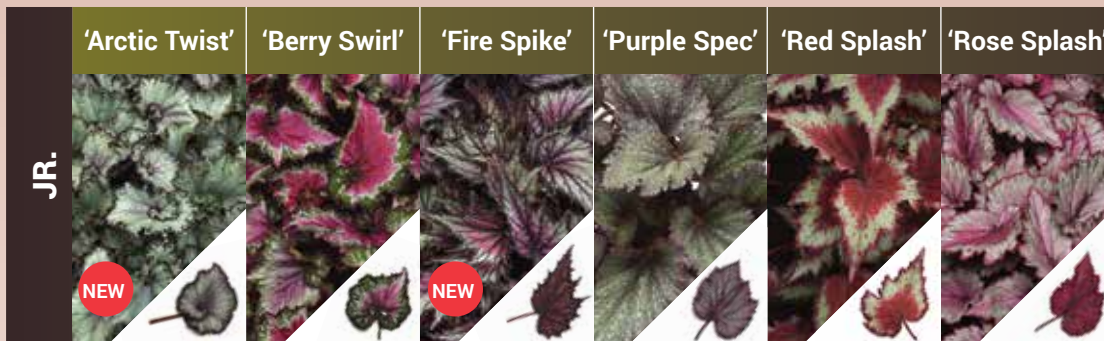

JURASSIC REX BEGONIAS

Discover the Evolution of JURASSIC BEGONIAS

The Jurassic Collection showcases outstanding patterns in a range of sizes – small, medium and large – all ideal for both indoor and outdoor use and backed by reliable supply!

SMALL

MEDIUM

MEDIUM

LARGE

Contact your Ball Seed Sales Representative to book your JURASSICS today!

Order at ballseed.com/webtrack
Talk to us. Ball Seed: 800 879-BALL • Ball ColorLink®: 800 686-7380

Visit ballseed.com for current Terms & Conditions of Sale.

©2021 Ball Horticultural Company 21238750

™ denotes a trademark of and ® denotes a registered trademark of Ball Horticultural Company in the U.S., unless otherwise noted. They may also be registered in other countries.

Scan and bookmark to view a Jurassic Begonia video