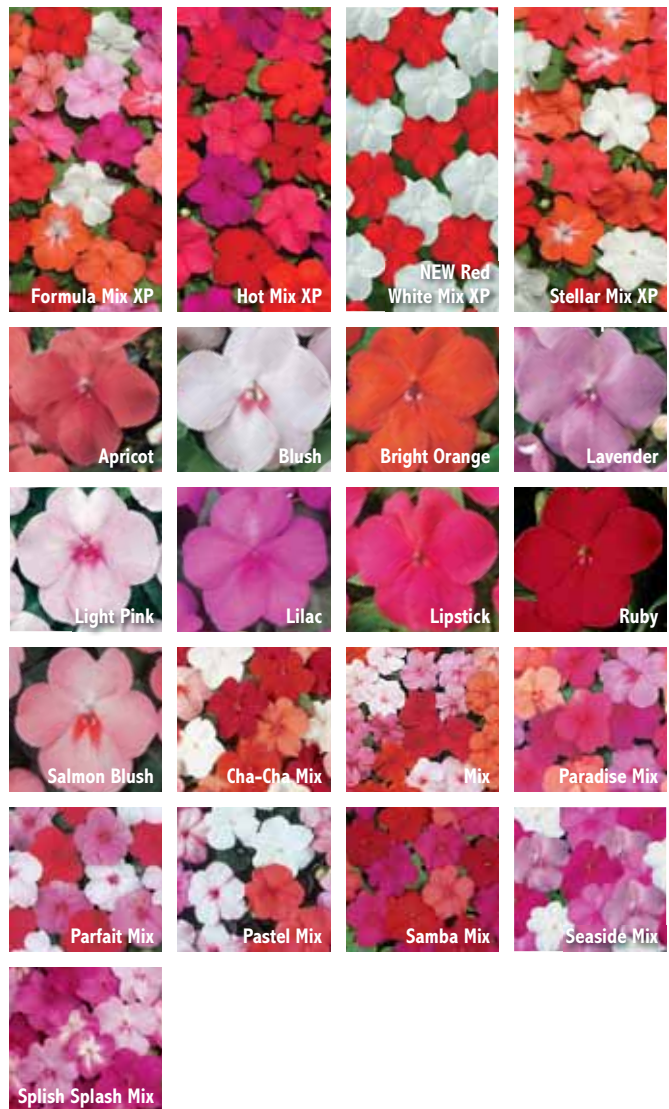

800 879-BALL
ballhort.com

Ball Horticultural Company
622 Town Road
West Chicago, Illinois 60185-2698 USA