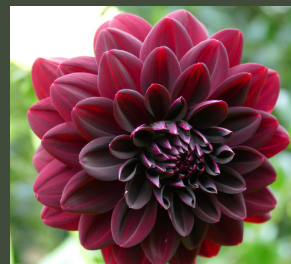

JOWEY MIRELLA

MIRELLA

SYLVIA

WIZARD OF OZ

BALL TYPES

With long-lasting, durable blooms and strong stems, these make the perfect cut flowers!

Blooms 3" - 4" depending on variety
Stems 28" - 48" tall

DECORATIVE TYPES

Blooms 4" - 10" depending on variety
 Stems 32" - 50" tall

BONESTA

EVELYNE

FLUFFLES

JOWEY NICKY

Decorative Dahlias are double dahlias with a variety of petal shapes, perfect for either formal or informal settings. No matter how you chose to use them, these will be the star of the show!

KARMA LAGOON

KARMA NAOMI

KARMA SERENA

MOM'S SPECIAL

NATHALIE G

SINGLE ORCHID

Incredibly unique, this orchid-type dahlia grows to 28" tall, giving 4" blooms that are almost black and boast a vivid yellow center.

SPARTACUS

TYRELL

DINNERPLATE TYPES

Blooms 8" - 10" depending on variety
Stems 36" - 50" tall

photo courtesy of
Marit van der Geest

CAFE AU LAIT

photo courtesy of
Marit van der Geest

FAIRWAY SPUR