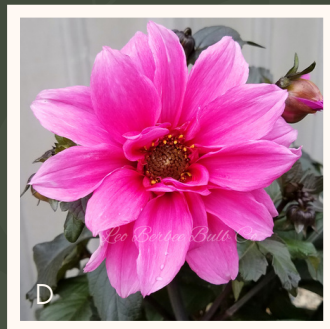

photo courtesy of
Marit van der Geest

Otto's Thrill

AKITA

BABYLON BRONZE

BABYLON PURPLE

BABYLON RED

TRUE DINNERPLATES

Blooms 8.5" - 14" depending on variety
Stems 36" - 50" tall

photo courtesy of
Marit van der Geest

FLEUREL

KELVIN FLOODLIGHT

Perfect for Pots

FOR 1 GALLON POTS
STEMS 18" - 36" TALL

Blooms 8.5" - 14" depending on variety
Stems 36" - 50" tall

Using these carefully cultivated tubers, specifically grown for pot culture, and correct greenhouse conditions, it is easy to grow strong, potted plants that produce beautiful, prolific blooms.

A. EDINBURGH
Decorative

B. EXTASE
Decorative

C. NATAL
Mini Pompom

D. FASCINATION
Peony

E. PARK PRINCESS
Semi-Cactus

F. PURPLE GEM
Semi-Cactus

Dwarf Delights

FOR 6" POTS
STEMS UP TO 18" TALL