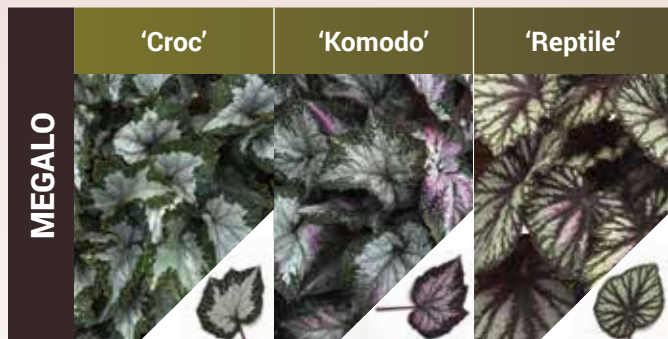

SMALL

MEDIUM

MEDIUM

LARGE

Order at ballseed.com/webtrack
Talk to us. Ball Seed®: 800 879-BALL • Ball ColorLink®: 800 686-7380

Visit ballseed.com for current Terms & Conditions of Sale.

©2023 Ball Horticultural Company 23614300