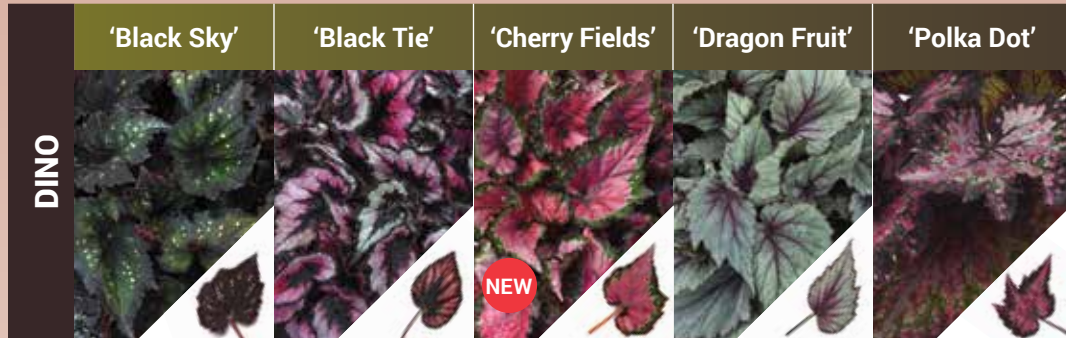

JURASSIC REX BEGONIAS

JURASSIC BEGONIAS are Constantly Evolving

The Jurassic Collection continues to expand, offering new varieties that showcase outstanding patterns in a range of sizes – small, medium and large. All are ideal for both indoor and outdoor use and backed by reliable supply!

SMALL