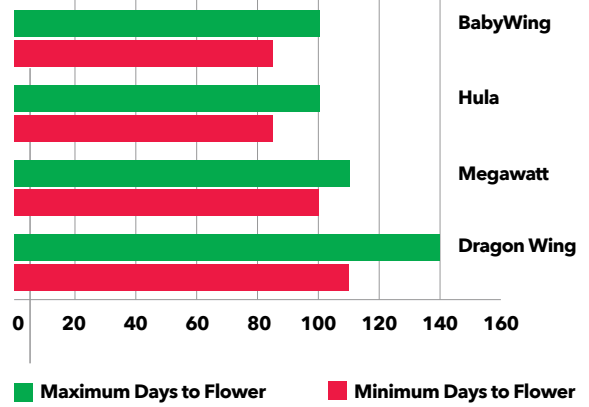

Crop timing for scheduling landscape begonia programs

PRO LANDSCAPE
PERFORMER