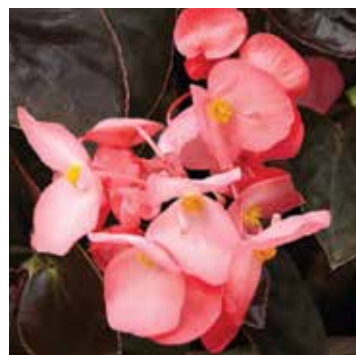

Dragon Wing Pink Bronze Leaf