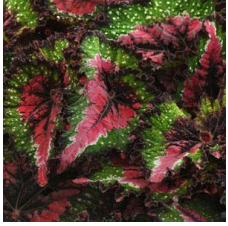

## Jurassic™ Begonia Pink Splash Rex

Jurassic Rex Begonias offer a new take on a classic plant!  
 Jurassics have been selected with excellent vigor, which helps the varieties to fill out a 6-in. (15-cm) up to large size container.  
 The vigor also helps the Jurassics to finish faster than most other rex begonias currently on the market.  
 And last, the Jurassic varieties were selected to finish uniformly.  
 The Jurassic Rex Begonias all have bold patterns and make a perfect addition to any indoor program or shade container program!

### Other Varieties

Jurassic™ Pink Splash

Jurassic™ Red Splash

Jurassic™ Green Streak

Jurassic™ Pink Shades

Jurassic™ Silver Point

Jurassic™ Silver Swirl

Jurassic™ Watermelon