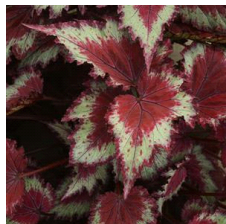

### Crop Time (weeks)

4- to 5-inch (10- to 13-cm) Pots, Quarts :	6-inch (15-cm) Pots, Gallons:	10- to 12-inch (25- to 30-cm) Tubs or Baskets:
1 ppp, 8-14 weeks	1 ppp, 9-12 weeks	2-3ppp, 10-16 weeks

NOTE: Growers should use the information presented here as guidelines only. Ball Ingenuity recommends that growers conduct a trial of products under their own conditions. Crop times will vary depending on the climate, location, time of year, and greenhouse environmental conditions. It is the responsibility of the grower to read and follow all the current label directions relating to the products. Nothing herein shall be deemed a warranty or guaranty by Ball Ingenuity of any products listed herein. Ball Ingenuity's terms and conditions of sale shall apply to all products listed herein.

### Other Varieties

Jurassic™ Pink Splash

Jurassic™ Red Splash

Jurassic™ Green Streak

Jurassic™ Pink Shades

Jurassic™ Silver Point

Jurassic™ Silver Swirl

Jurassic™ Watermelon