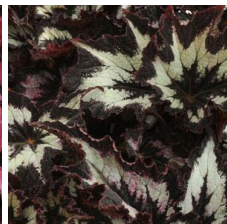

### Crop Time (weeks)

4- to 5-inch (10- to 13-cm) Pots, Quarts :	6-inch (15-cm) Pots, Gallons:	10- to 12-inch (25- to 30-cm) Tubs or Baskets:
1 ppp, 8-14 weeks	1 ppp, 9-12 weeks	2-3ppp, 10-16 weeks

NOTE: Growers should use the information presented here as guidelines only. Ball Ingenuity recommends that growers conduct a trial of products under their own conditions. Crop times will vary depending on the climate, location, time of year, and greenhouse environmental conditions. It is the responsibility of the grower to read and follow all the current label directions relating to the products. Nothing herein shall be deemed a warranty or guaranty by Ball Ingenuity of any products listed herein. Ball Ingenuity's terms and conditions of sale shall apply to all products listed herein.

### Other Varieties

Jurassic™ Pink Splash

Jurassic™ Red Splash

Jurassic™ Green Streak

Jurassic™ Pink Shades

Jurassic™ Silver Point

Jurassic™ Silver Swirl

Jurassic™ Watermelon