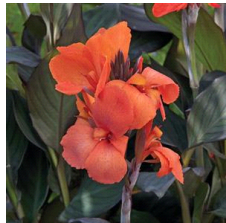

Other Varieties

Cannova® Bronze Orange