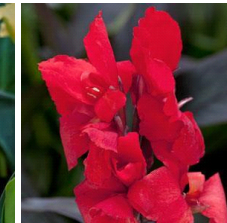

Cannova® Bronze Scarlet