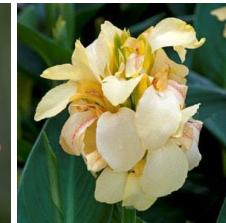

Cannova® Lemon