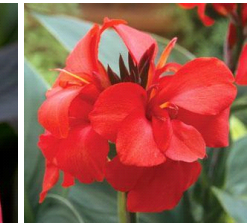

Cannova® Red Shades