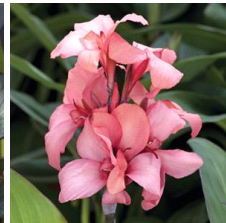

Cannova® Bronze Orange

Cannova® Mango