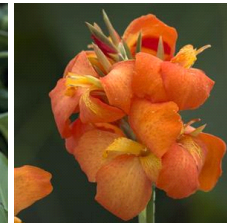

Cannova® Orange Shades