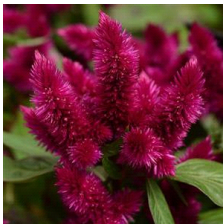

Other Varieties

Intenz™ Dark Purple