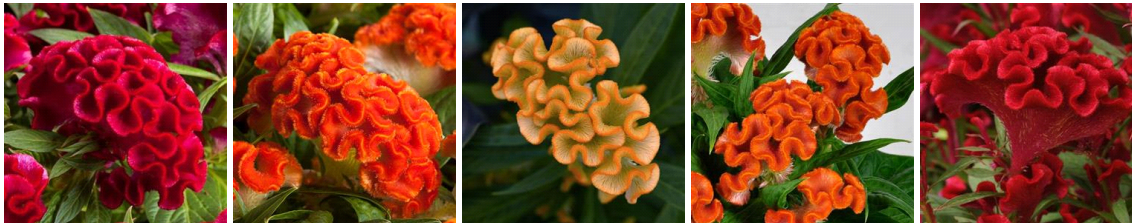

Other Varieties

New Twisted™ Strawberry

Twisted™ Dark Orange

Twisted™ Yellow

Twisted™ Orange

Twisted™ Red