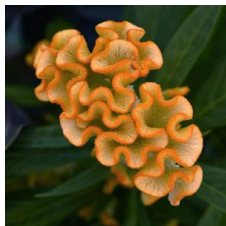

Twisted™ Yellow