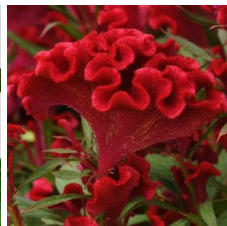

Twisted™ Red