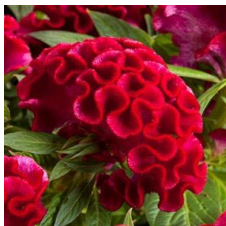

Other Varieties

New Twisted™ Strawberry