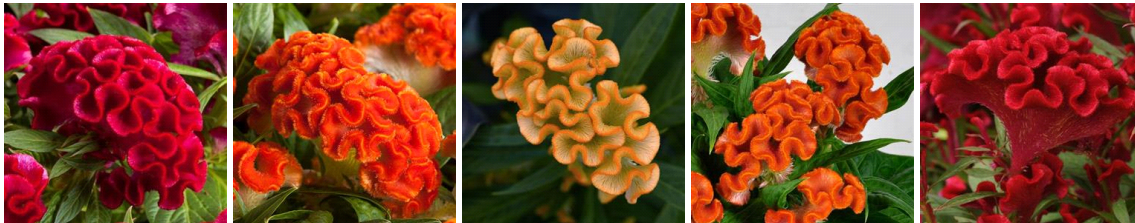

Other Varieties

New Twisted™ Strawberry

Twisted™ Dark Orange

Twisted™ Yellow

Twisted™ Orange

Twisted™ Red