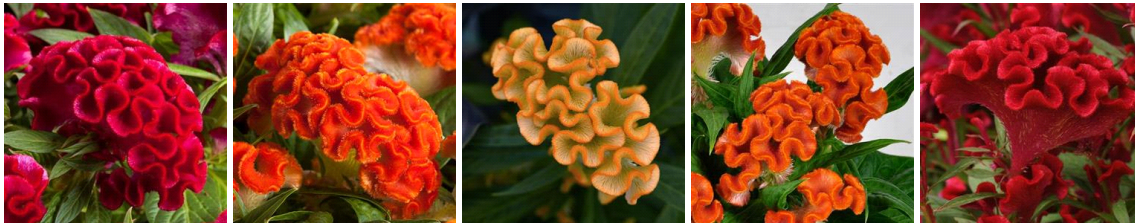

Other Varieties

New Twisted™ Strawberry

Twisted™ Dark Orange

Twisted™ Yellow

Twisted™ Orange

Twisted™ Red