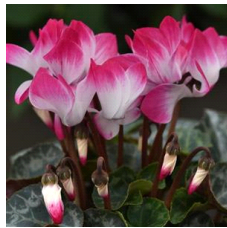

New Indiaka® Rose

New Indiaka® Magenta