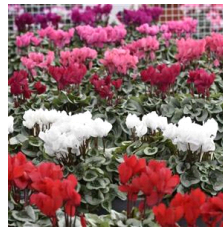

Metalis® Mix