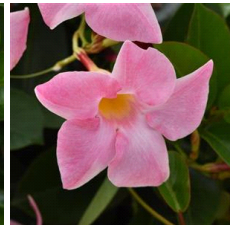

### Crop Time (weeks)

4- to 5-inch (10- to 13-cm) Pots, Quarts :	6-inch (15-cm) Pots, Gallons:	10- to 12-inch (25- to 30-cm) Tubs or Baskets:
3 to 4 months	7 to 8 months	8 to 9 months

NOTE: Growers should use the information presented here as guidelines only. Ball Ingenuity recommends that growers conduct a trial of products under their own conditions. Crop times will vary depending on the climate, location, time of year, and greenhouse environmental conditions. It is the responsibility of the grower to read and follow all the current label directions relating to the products. Nothing herein shall be deemed a warranty or guaranty by Ball Ingenuity of any products listed herein. Ball Ingenuity's terms and conditions of sale shall apply to all products listed herein.

### Other Varieties

Jade White

Jade Pink

Jade Red