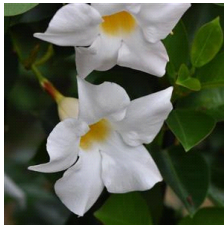

Other Varieties

Jade White