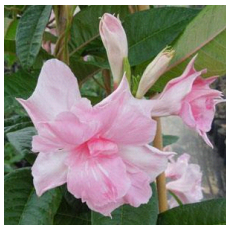

Other Varieties

Summer Romance™

Double Pink