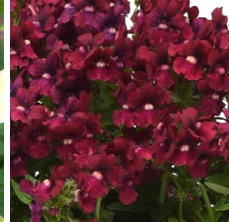

New SunGlow™ Red