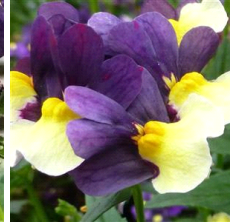

New SunGlow™ Purple Bicolor