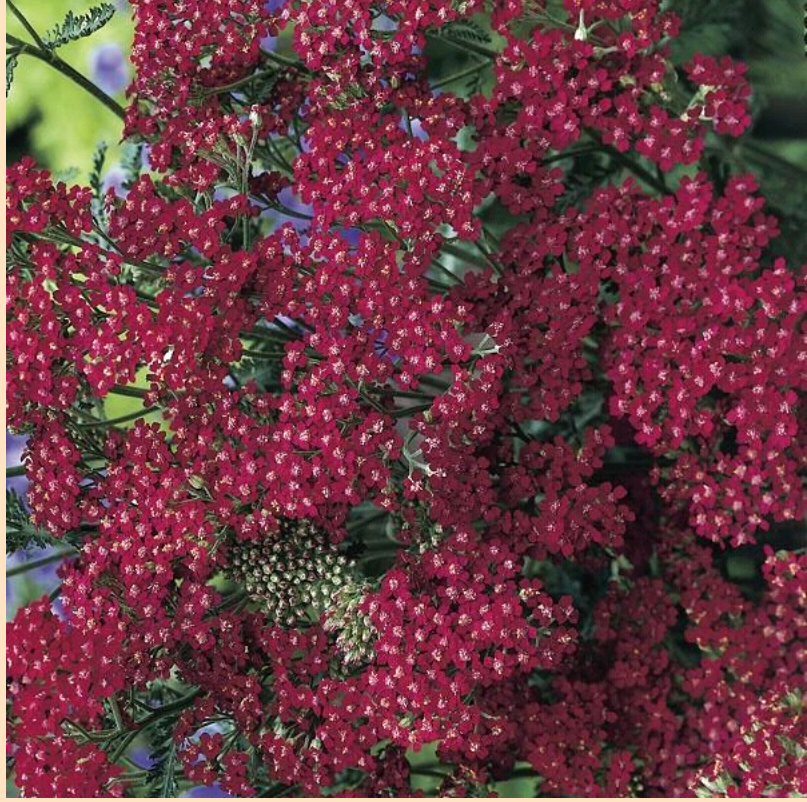

Achillea Millefolium Cassis

- Plant in Sun ☀️ (at least 6 hrs of sun)
- Space 61cm apart
- Grows 61cm tall
by 61cm wide
- Intense cherry-red flowers held on
sturdy stems
- Plant in ordinary, well-drained soil.
Water freely in dry weather

(Cut along dotted line for standard bench card size.)