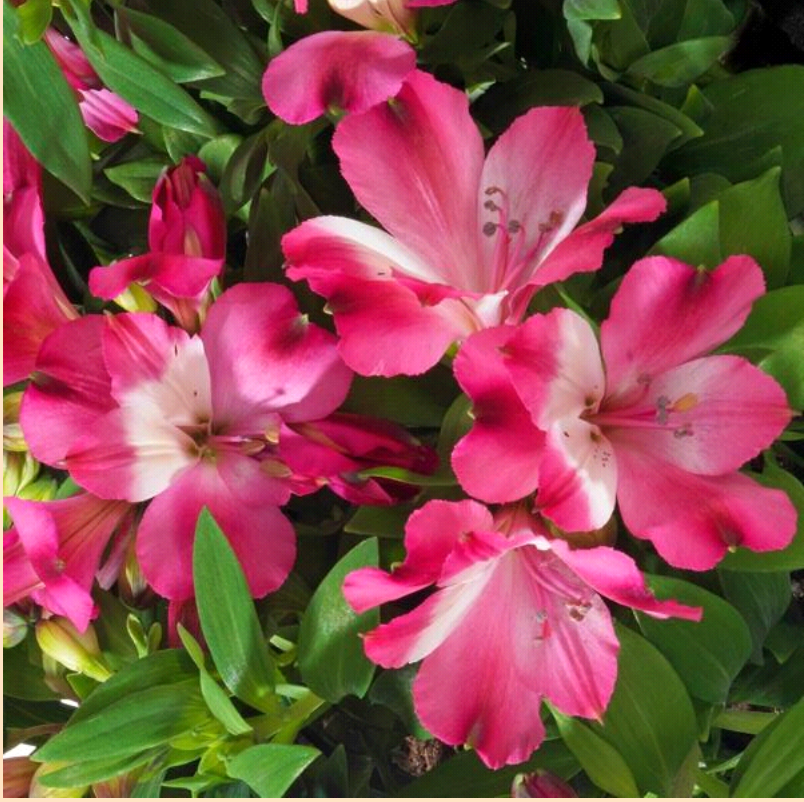

# Alstroemeria Inticancha Romance

- Plant in Sun ☀️ (at least 6 hrs of sun)
- Space 36-51cm apart
- Grows 30-38cm tall  
by 30-61cm wide
- Grow in fertile, moist but well drained  
soil in full sun or partial shade.