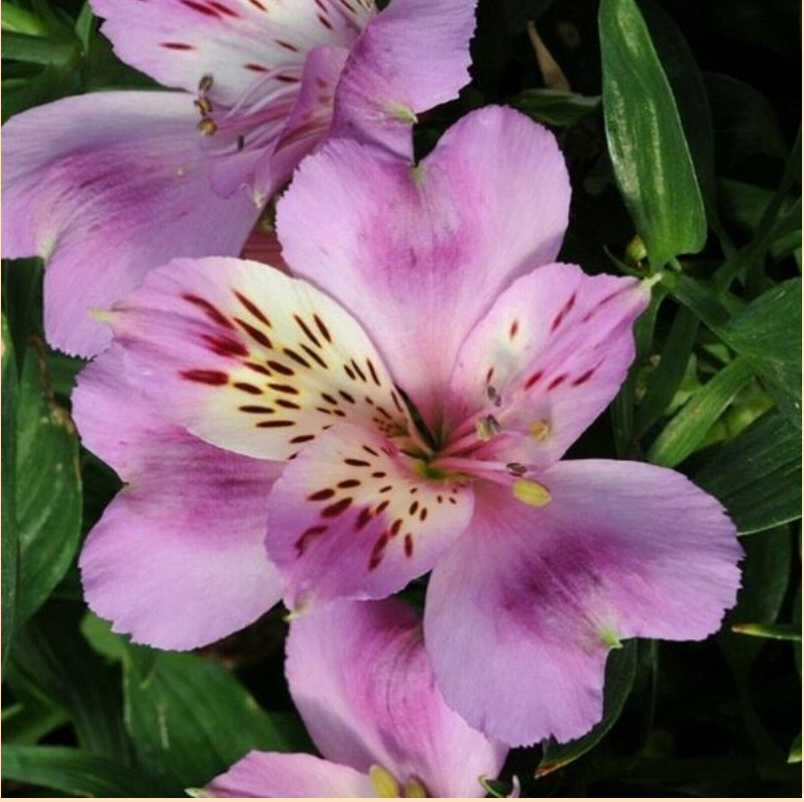

Alstroemeria Inticancha Navayo

- Plant in Sun ☀️ (at least 6 hrs of sun)
- Space 36-51cm apart
- Grows 30-38cm tall
by 30-61cm wide
- Grow in fertile, moist but well drained
soil in full sun or partial shade.