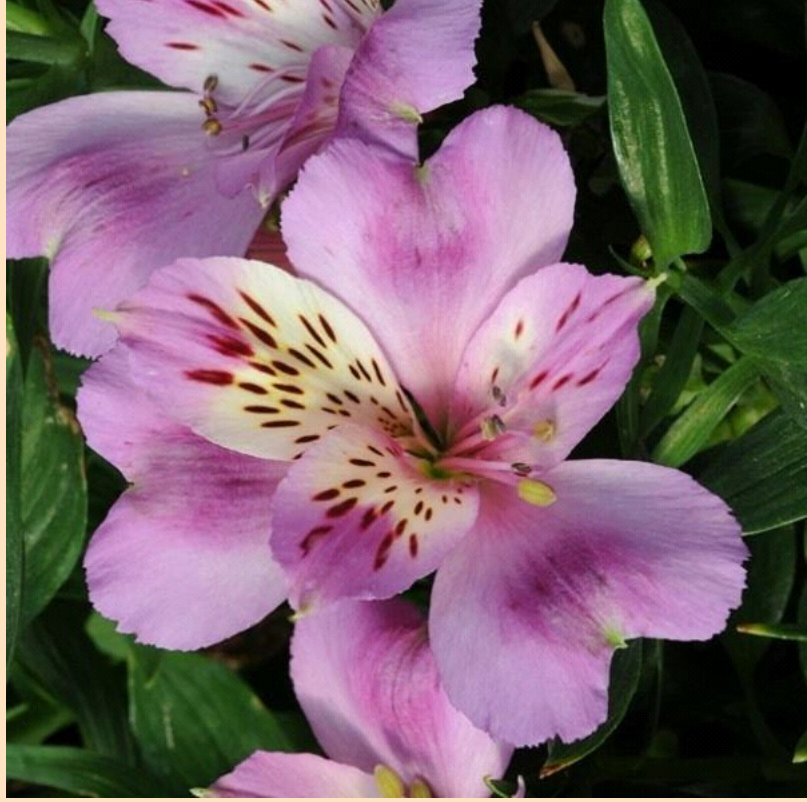

Alstroemeria Inticancha Navayo

- Plant in Sun ☀️ (at least 6 hrs of sun)
- Space 36-51cm apart
- Grows 30-38cm tall
by 30-61cm wide
- Grow in fertile, moist but well drained
soil in full sun or partial shade.