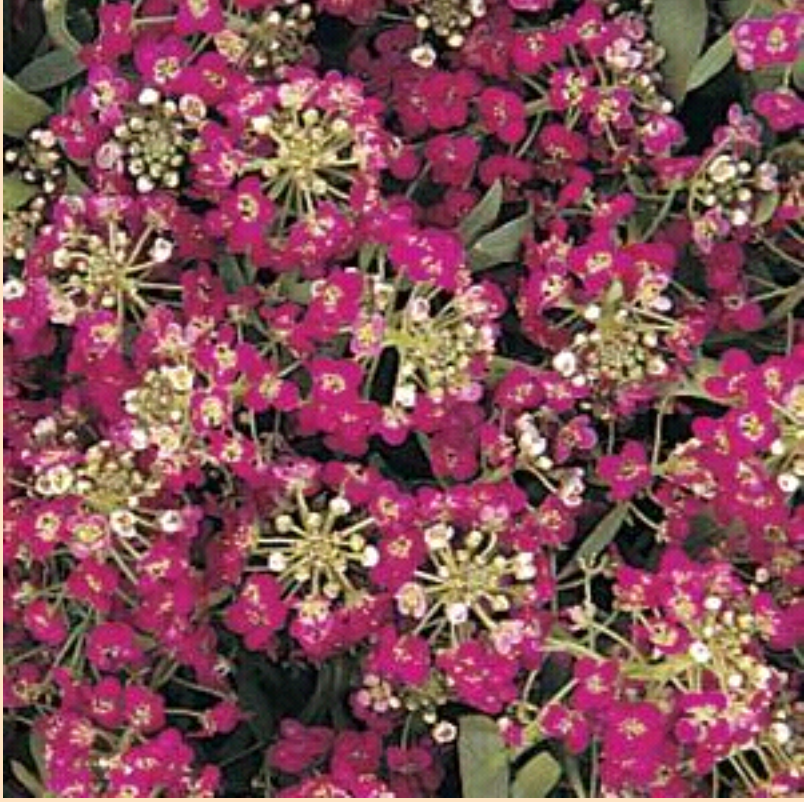

Easter Bonnet Alyssum

- Plant in Sun ☀️ (at least 6 hrs of sun)
- Space 25-36cm apart
- Grows 10-25cm tall by 25-30cm wide
- Do not allow to dry out while plants are becoming established in the garden. Keep evenly moist throughout the season for best performance.

(Cut along dotted line for standard bench card size.)