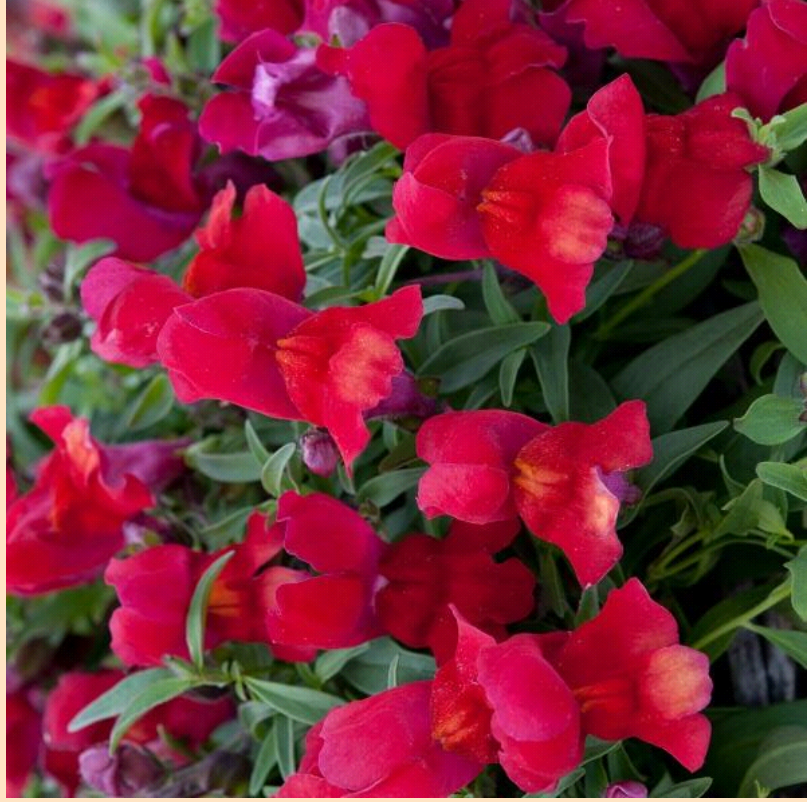

# Antirrhinum Candelabra Red

- Plant in Sun ☀️ (at least 6 hrs of sun)
- Space 30-36cm apart
- Grows 15-20cm tall by 25-41cm wide
- Spreading habit – ideal for baskets and mixed containers.

(Cut along dotted line for standard bench card size.)