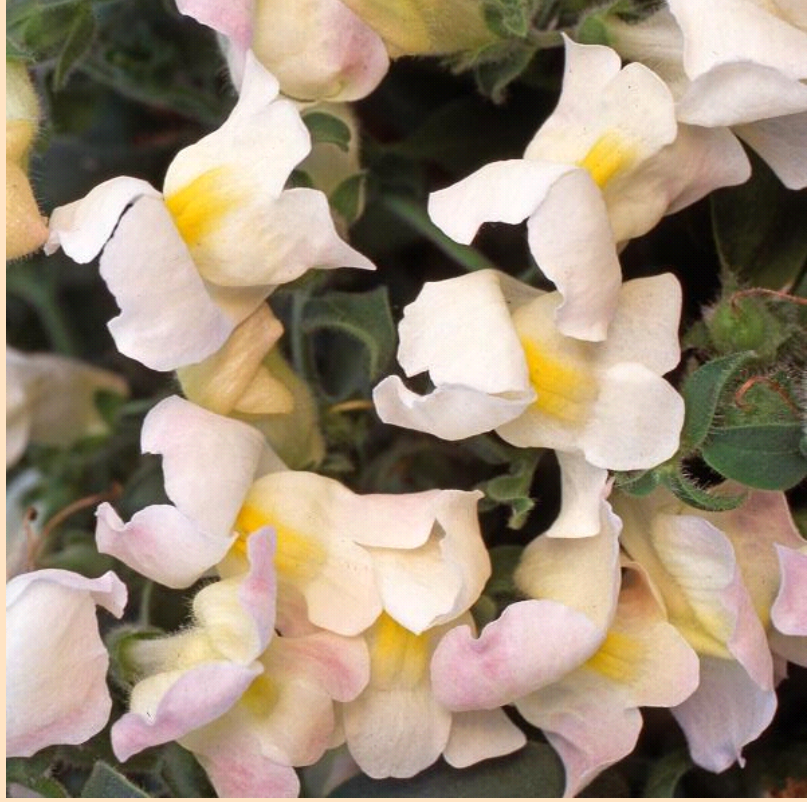

Antirrhinum Candelabra

White

- Plant in Sun ☀️ (at least 6 hrs of sun)
- Space 30-36cm apart
- Grows 15-20cm tall by 25-41cm wide
- Spreading habit – ideal for baskets and mixed containers.

(Cut along dotted line for standard bench card size.)